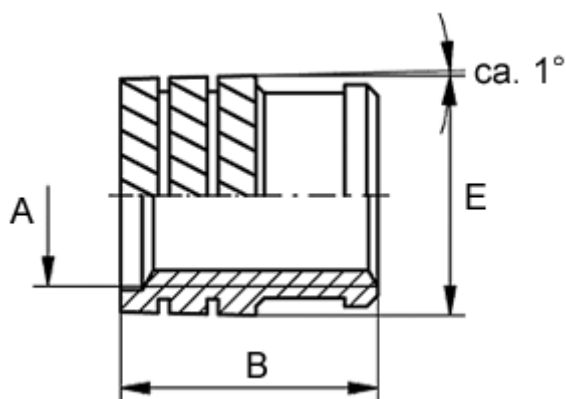

Data Sheet

Article number: 12850000020800
Description: KLEE-coil 850 000 020.800
M2 Brass

Measures

Female thread A	= M2
Length B	= 4.0
Min distance to edge	= 1.6
Outer diameter E	= 3.35
Recommended bore diameter	= 3.1
Type	= 850 000 020.800